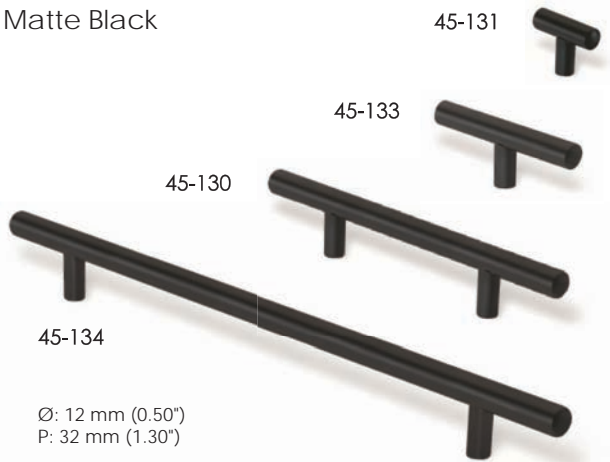

Matte Black

Ø: 12 mm (0.50")
P: 32 mm (1.30")