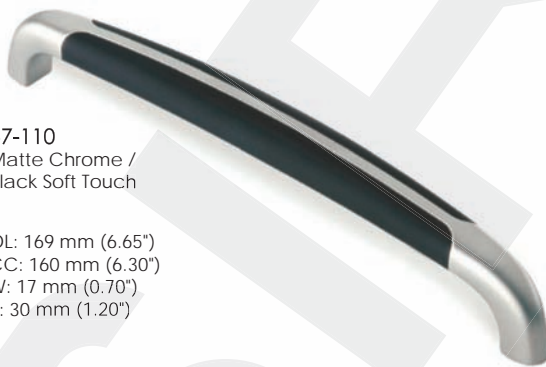

57-110
Matte Chrome /
Black Soft Touch

OL: 169 mm (6.65")
CC: 160 mm (6.30")
W: 17 mm (0.70")
P: 30 mm (1.20")

Ø: 34 mm (1.35")
P: 24 mm (0.95")