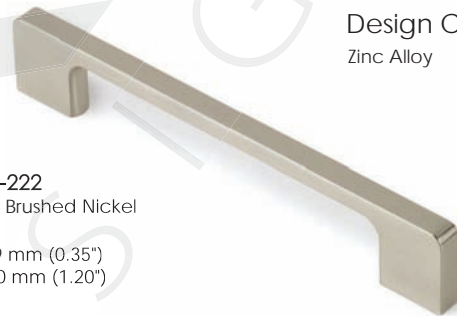

116-100
Bright Chrome

W: 10 mm (0.40")
P: 29 mm (1.15")

116-160
Bright Chrome

W: 8 mm (0.30")
P: 28 mm (1.10")

Design A
Aluminum

Design B
Zinc Alloy

Design C (stocked in 3 different lengths)

Bright Chrome

116-200	OL: 140 mm (5.50")	CC: 128 mm (5.00")
116-202	OL: 172 mm (6.75")	CC: 160 mm (6.30")
116-204	OL: 204 mm (8.05")	CC: 192 mm (7.55")

Fine Brushed Nickel

116-220	OL: 140 mm (5.50")	CC: 128 mm (5.00")
116-222	OL: 172 mm (6.75")	CC: 160 mm (6.30")
116-224	OL: 204 mm (8.05")	CC: 192 mm (7.55")

116-222
Fine Brushed Nickel

W: 9 mm (0.35")
P: 30 mm (1.20")

Design C
Zinc Alloy

Design D (stocked in 6 different lengths)

Bright Chrome

116-280	OL: 186 mm (7.30")	CC: 128 mm (5.00")
116-282	OL: 218 mm (8.60")	CC: 160 mm (6.30")
116-284	OL: 250 mm (9.85")	CC: 192 mm (7.55")
116-286	OL: 378 mm (14.90")	CC: 320 mm (12.60")
116-288	OL: 538 mm (21.20")	CC: 480 mm (18.90")
116-290	OL: 698 mm (27.50")	CC: 640 mm (25.20")