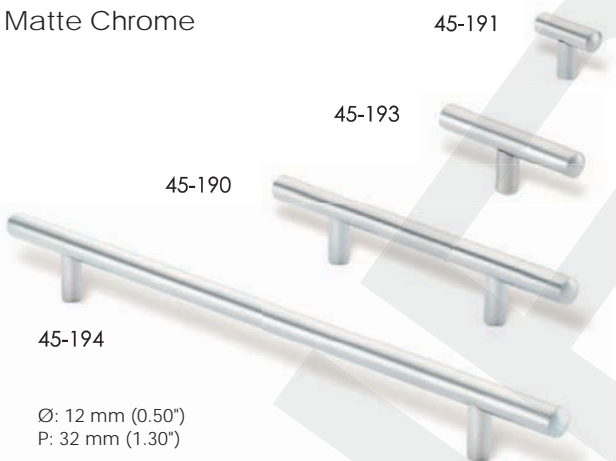

Additional sizes available in Fine Brushed Nickel:

45-113 OL: 242 mm (9.55") CC: 160 mm (6.30")
45-115 OL: 274 mm (10.80") CC: 192 mm (7.55")

Matte Black

Ø: 12 mm (0.50")
P: 32 mm (1.30")

Bright Chrome

Ø: 12 mm (0.50")
P: 32 mm (1.30")

Matte Chrome

Ø: 12 mm (0.50")
P: 32 mm (1.30")

Oil Rubbed Bronze

Ø: 12 mm (0.50")
P: 32 mm (1.30")

* IMPORTANT NOTE

The listed door/drawer sizes apply to pulls being installed horizontally on drawers and vertically on doors. For horizontal installation on doors as well, pulls may have to be at least one size shorter in order to allow sufficient space between the end of the pull and the edge of the door on the hinged side.