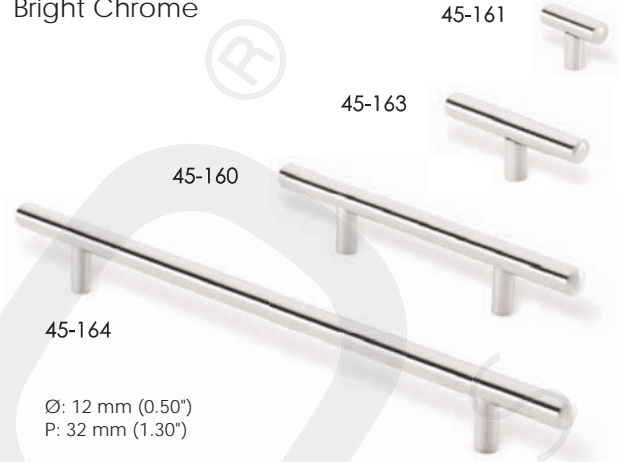

Additional sizes available in Fine Brushed Nickel:

45-113 OL: 242 mm (9.55") CC: 160 mm (6.30")
45-115 OL: 274 mm (10.80") CC: 192 mm (7.55")

Matte Black

Ø: 12 mm (0.50")
P: 32 mm (1.30")

Bright Chrome

Ø: 12 mm (0.50")
P: 32 mm (1.30")

Matte Chrome

Ø: 12 mm (0.50")
P: 32 mm (1.30")

Oil Rubbed Bronze

Ø: 12 mm (0.50")
P: 32 mm (1.30")

* IMPORTANT NOTE

The listed door/drawer sizes apply to pulls being installed horizontally on drawers and vertically on doors. For horizontal installation on doors as well, pulls may have to be at least one size shorter in order to allow sufficient space between the end of the pull and the edge of the door on the hinged side.